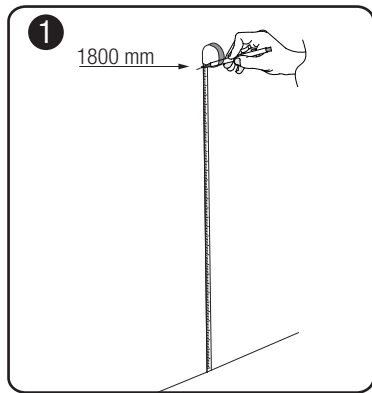

TAP PANEL A PARED · TAP PANEL MURAL · WALL TAP PANEL